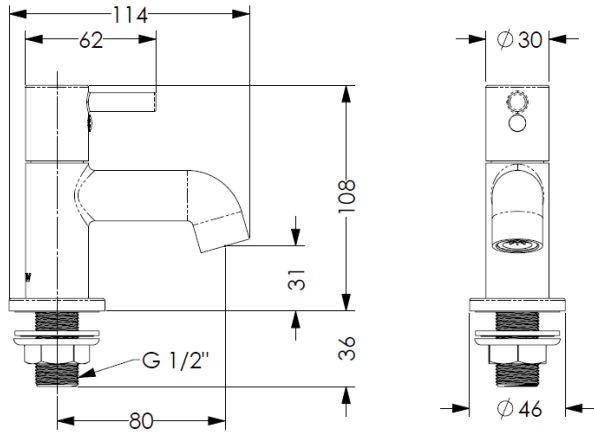

### Compatible Products:

AKW Basic Shower Kit (no rail) 1.5m Hose	30819
--	-------

AKW Standard Shower Kit (with rail) 1.5m Hose	30820
---	-------

AKW Care Shower Accessory Kit (with rail) White 2m Hose	30821
---	-------

## Dimensions

Peg Lever Tap

Thermostatic Peg Lever Bath Shower Mixer Tap