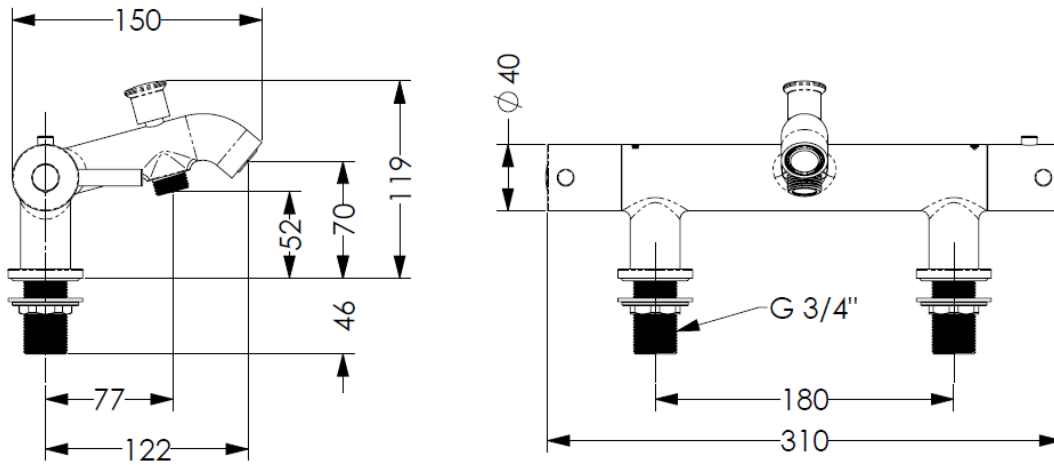

Thermostatic Peg Lever Bath Shower Mixer Tap